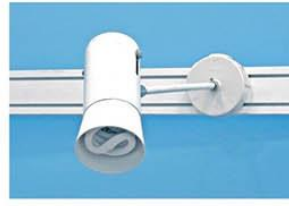

LG012
Long Armed Spotlight (300mm) 23 Watt Energy Saving Lamp (Yellow Light)
長臂射燈 (約長300mm) (23瓦特燈電燈膽) (黃光)