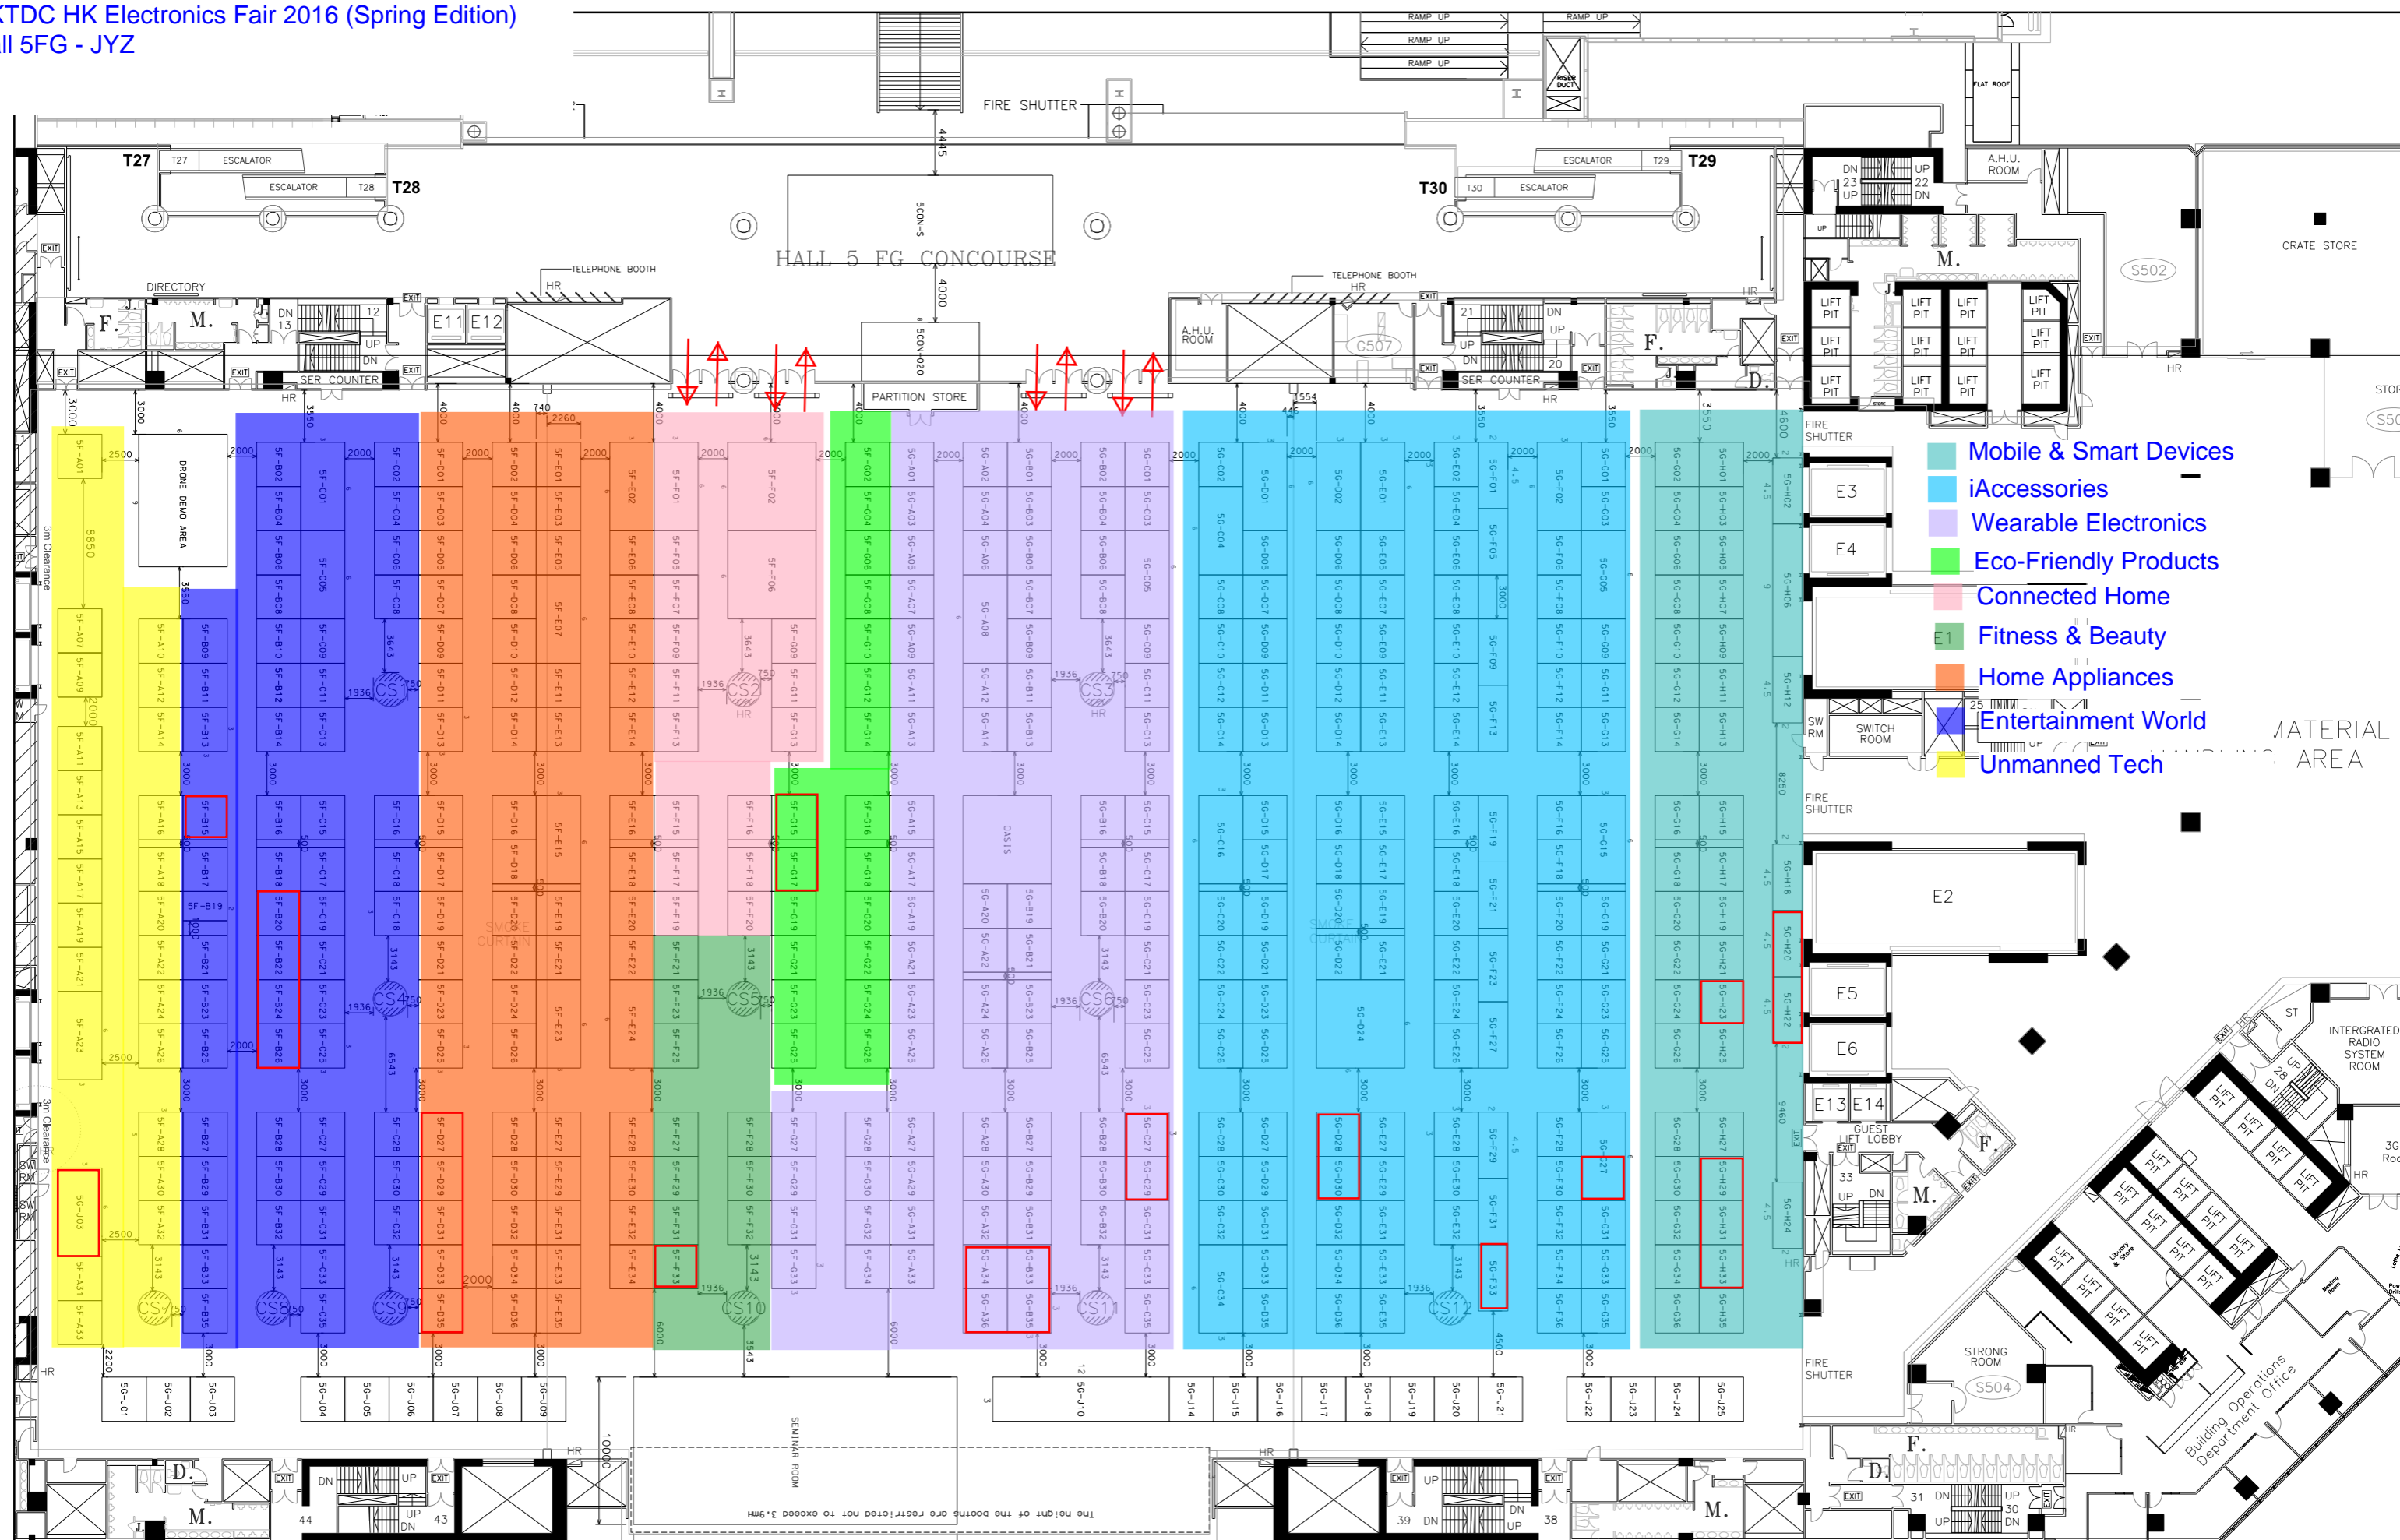

16/12/2015 9:34:36

- Mobile & Smart Devices
- iAccessories
- Wearable Electronics
- Eco-Friendly Products
- Connected Home
- Fitness & Beauty
- Home Appliances
- Entertainment World
- Unmanned Tech

NOTES UNLESS OTHERWISE SPECIFIED ALL DIMENSIONS ARE IN MM.

LEGEND

..... PROPOSED OASIS WITHIN THIS BOUNDARY

REVISION
1.0 01/12/2015
1.1 16/12/2015

DATE:	16/12/2015
SCALE:	1:400
DRAWN BY:
CHECKED BY:

TITLE
HALL 5
LAYOUT PLAN
(LEVEL 5)

PROJECT
HK ELECTRONICS
FAIR 2016
(SPRING EDITION)
DATE:13-16 APR, 2016

SHEET
5D